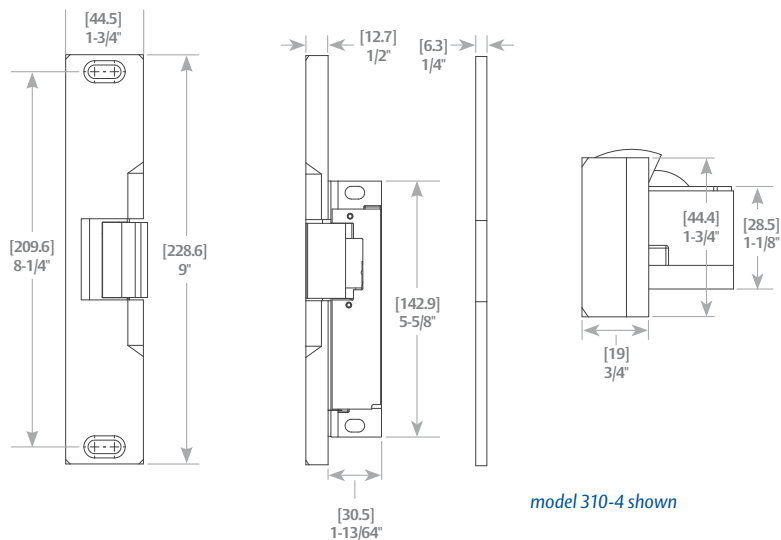

Specifications

- UL 10C, 3-hour fire-rated (fail secure only)
- CAN4-S104 (ULC-S104) fire door conformant
- UL1034, burglary-resistant listed
- ANSI/BHMA A156.31, Grade 1
- NFPA-252 fire door conformant
- ASTM-E152 fire door conformant

Electrical

- .51 Amps @ 12VDC continuous duty
- .25 Amps @ 24VDC continuous duty

Standard Features

- Integrated shim for quick customization of faceplate thickness (1/2" to 3/4")
- Tamper-resistant, heavy duty construction
- Constructed entirely of stainless steel for strength and corrosion resistance
- Static strength 1,500 lbs.
- Dynamic strength 70 ft-lbs.
- Endurance rating 500,000 cycles
- Integrated ramps for better deadlatch handling
- Set screws for horizontal lockdown
- In-frame horizontal adjustability
- Wider faceplate (1-3/4") for greater versatility
- Non-handed

- Fail Secure (standard)
- Plug-in connector
- Five-year limited warranty

Optional Features

- Fail Safe
- LCBMA - Latchbolt & Locking Cam Monitor with Auxiliary Switch

Accessories

- SMB - Surface mounting box
- 2001-1 - Wire-in bridge rectifier
- 2001M - Plug-in bridge rectifier
- 2004M - ElectroLynx® adapter
- 2005M3 - SMART Pac III™
- 2006M - Plug-in buzzer

Finishes

- 630 - Satin stainless steel
- 605 - Bright brass
- 606 - Satin brass
- 612 - Satin bronze
- 613 - Bronze toned
- 629 - Bright stainless steel

RIM EXIT DEVICES

FIRE RATED

UL 1034
BURGLARY LISTED

GRADE 1

FOLGER ADAM.